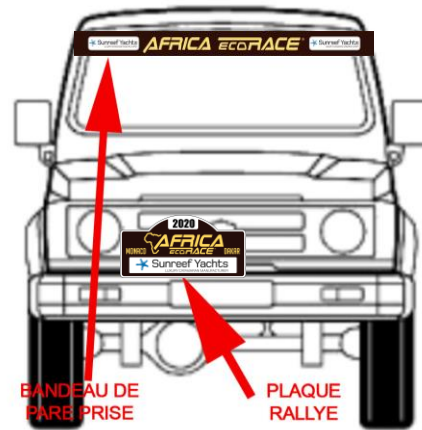

43x22cm

3 PLAQUES NUMERO

3 RACE NUMBER PLATE

2 PORTIERES AVANT & 1 TOIT

2 FRONT DOORS & 1 ROOF

50x52cm

2 PLAQUES PARTENAIRES

2 ORGANISER PANEL

PORTIERES ARRIERES

BACK DOORS

50x52cm

ASSISTANCE - PRESS - RAID 2020

1 PARE BRISE
1 WINDSCREEN
 120x10cm

2 PLAQUES RALLYE 2020
2 RALLY PLATES 2020
 DEVANT & DERRIERE
 FRONT & BACK
 43x22cm

3 PLAQUES NUMERO
3 RACE NUMBER PLATE
 2 PORTIERES AVANT & 1 TOIT
 2 FRONT DOORS & 1 ROOF
 50x52cm