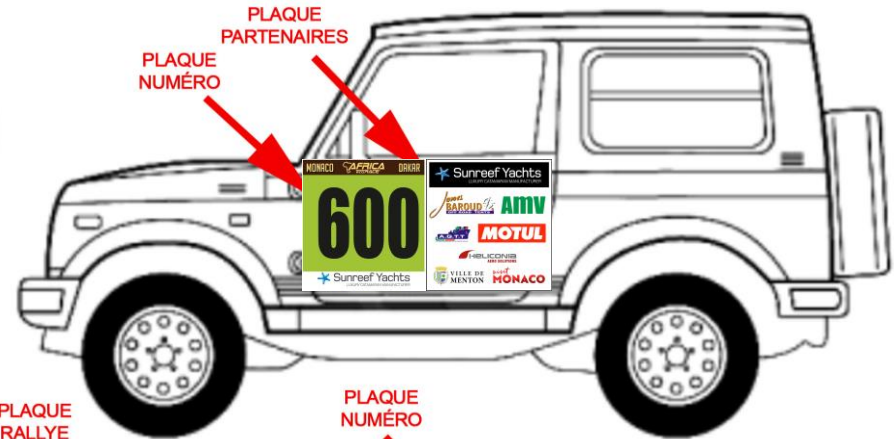

ASSISTANCE - PRESS - RAID 2020

1 PARE SOLEIL

1 WINDSCREEN

120x10cm

2 PLAQUES RALLYE 2020

2 RALLY PLATES 2020

DEVANT & DERRIERE

FRONT & BACK

43x22cm

3 PLAQUES NUMERO

3 RACE NUMBER PLATE

2 PORTIERES AVANT & 1 TOIT

2 FRONT DOORS & 1 ROOF

50x52cm

2 PLAQUES PARTENAIRES

2 ORGANISER PANEL

PORTIERES ARRIERES

BACK DOORS

50x52cm