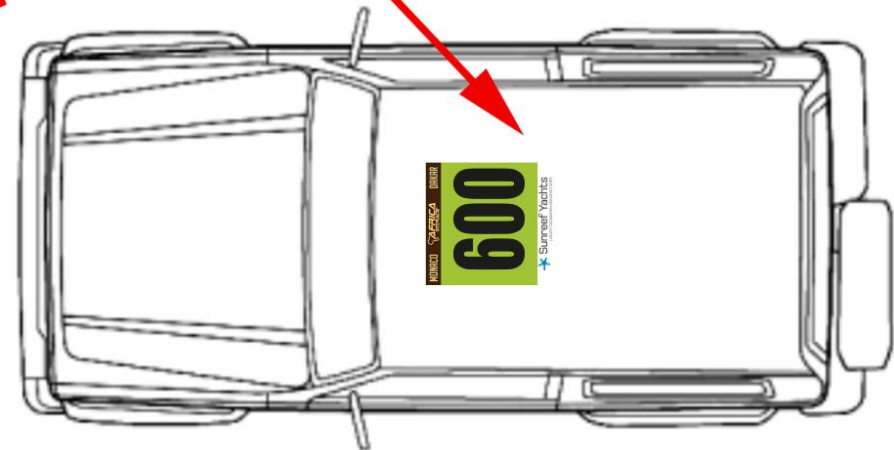

ASSISTANCE - PRESS - RAID 2020

1 PARE SOLEIL

1 WINDSCREEN

120x10cm

2 PLAQUES RALLYE 2020

2 RALLY PLATES 2020

DEVANT & DERRIERE

FRONT & BACK

43x22cm

3 PLAQUES NUMERO

3 RACE NUMBER PLATE

2 PORTIERES AVANT & 1 TOIT

2 FRONT DOORS & 1 ROOF

50x52cm

2 PLAQUES PARTENAIRES

2 ORGANISER PANEL

PORTIERES ARRIERES

BACK DOORS

50x52cm