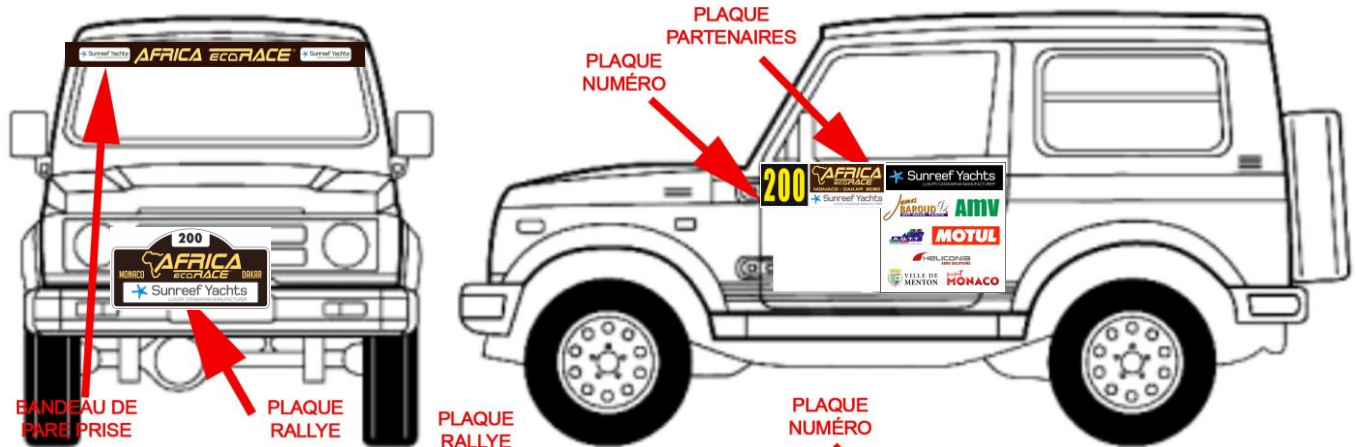

AUTO COURSE 2020 - RACE CAR 2020

1 PARE SOLEIL 1 WINDSCREEN

120x10cm

BANDEAU DE
PARE PRISE

2 PLAQUES RALLYE N° 2 RALLY PLATES N#

DEVANT & DERRIERE
FRONT & BACK

43x22cm

PLAQUE
RALLYE

2 PLAQUES N° 2 RACE

2 PORTIERES AVANT
N° SOUS LE RETRO
2 FRONT DOORS
N# UNDER MIRROR

67x24cm

PLAQUE
RALLYE

1 PLAQUE TOIT N° 1 ROOF N# PLATE

50x52cm

2 PLAQUES PARTENAIRES 2 ORGANISER PANEL

PORTIERES ARRIERES
BACK DOORS

50x52cm

PLAQUE
PARTENAIRES
PLAQUE
NUMÉRO

PLAQUE
NUMÉRO